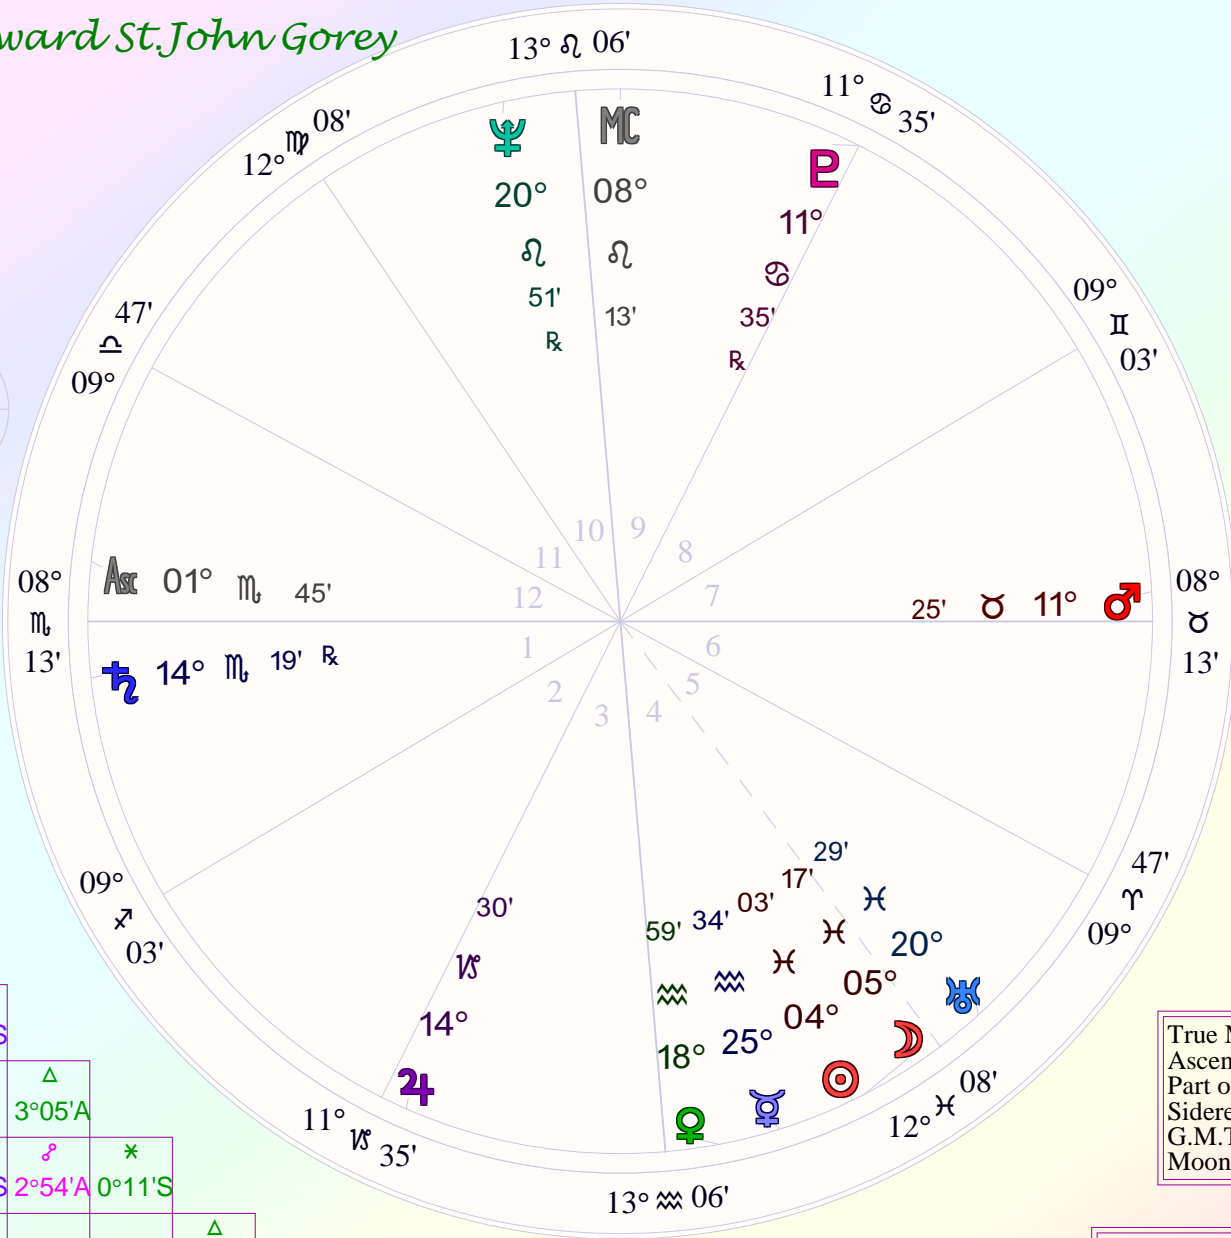

Edward St. John Gorey

February 22, 1925
 10:23 PM
 Chicago IL, USA
 41 N 52 87 W 39

Time Zone: 6 hours West
 Tropical Morinus

☉	Sun
☾	Moon
♃	Mercury
♀	Venus
♂	Mars
♃	Jupiter
♄	Saturn
♅	Uranus
♆	Neptune
♇	Pluto
♁	North Node
♌	Ascendant
♏	Midheaven

True Moon's Node	13 ♏ 42
Ascendant	1 ♏ 45
Part of Fortune	2 ♏ 58
Sidereal Time	8:42:35
G.M.T.	4:23:00
Moon's Phase	New Moon

☉♁	1°13's	♁♁	0°10'a
♃♁	0°48's	♁♁	0°23'a
♃♁	0°37's	♁♁	1°01'a
♃♁	0°11's	♁♁	1°52'a