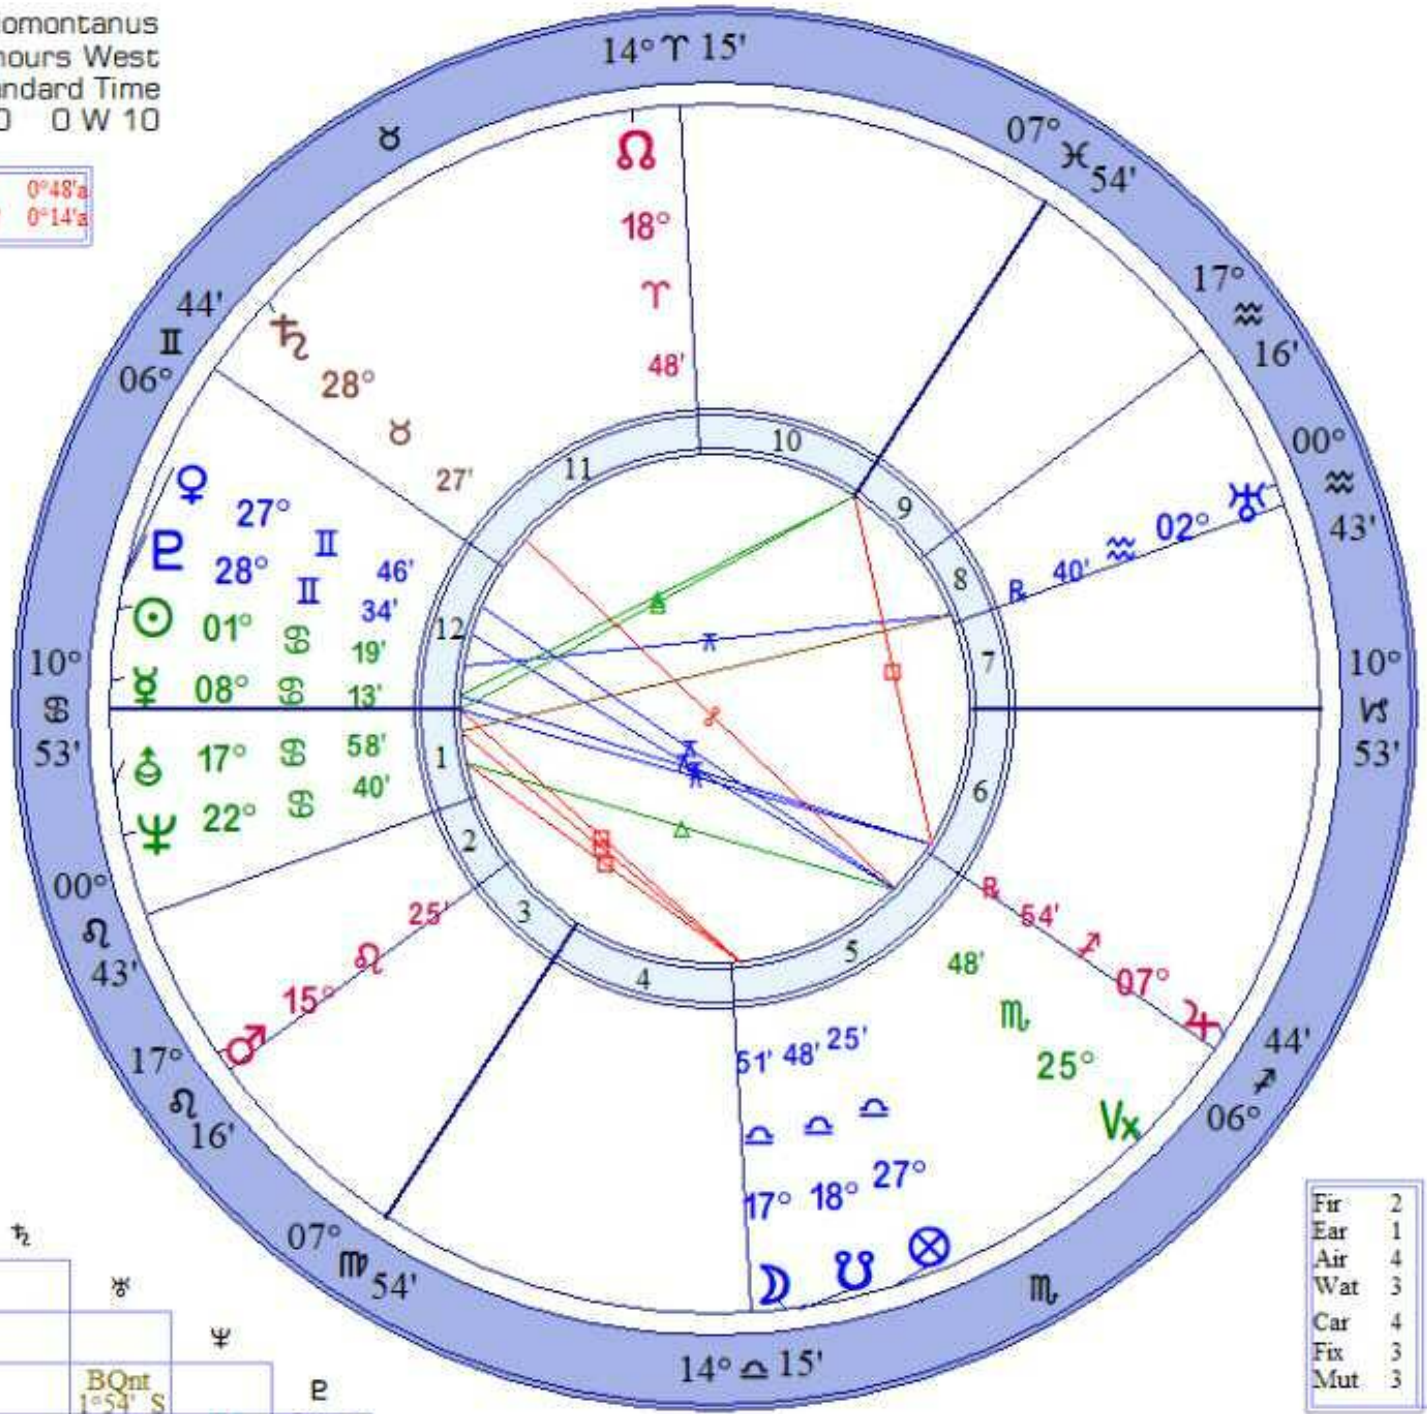

Alan Mathison Turing

June 23, 1912
 4:35 AM
 London, England

Tropical Regiomontanus
 Time Zone: 0 hours West
 Standard Time
 51 N 30 0 W 10

Ascendant 10♁53
 Vertex 25♈48
 Sidereal Time 22:38:15
 GMT. 4:35:00
 Moon's Phase First Qtr.

☉♈ 1°20'♈ 0°48'♈
 ♀♈ 0°19'♈ 0°14'♈

Nearest Lunations			
New	23 II 46	6-15-1912	6:23
1st Q	0♈03	6-21-1912	20:39
Full	7♈24	6-29-1912	13:33
3rd Q	15♈09	7-7-1912	16:47
New	21♈41	7-14-1912	13:13

Speed	Decl.	Antiscia
☉ 0.57	23N27	28 II 41
☽ 13.10	6 S 56	12♈09
♈ 2.07	24N51	21 II 47
♉ 1.14	23N36	2♁14
♊ 0.36	17N27	14♈35
♋ -0.06	20 S 55	22♈06
♌ 0.07	17N56	1♈33
♍ -0.02	20 S 09	27♈20
♎ 0.02	21N02	7 II 20
♏ 0.01	17N23	1♁26

Long.	
♈	19♈01
♉	29♁49
♊	14♈10 R
♋	7♈57
♌	11♈07 R

Fir	2
Ear	1
Air	4
Wat	3
Car	4
Fix	3
Mut	3