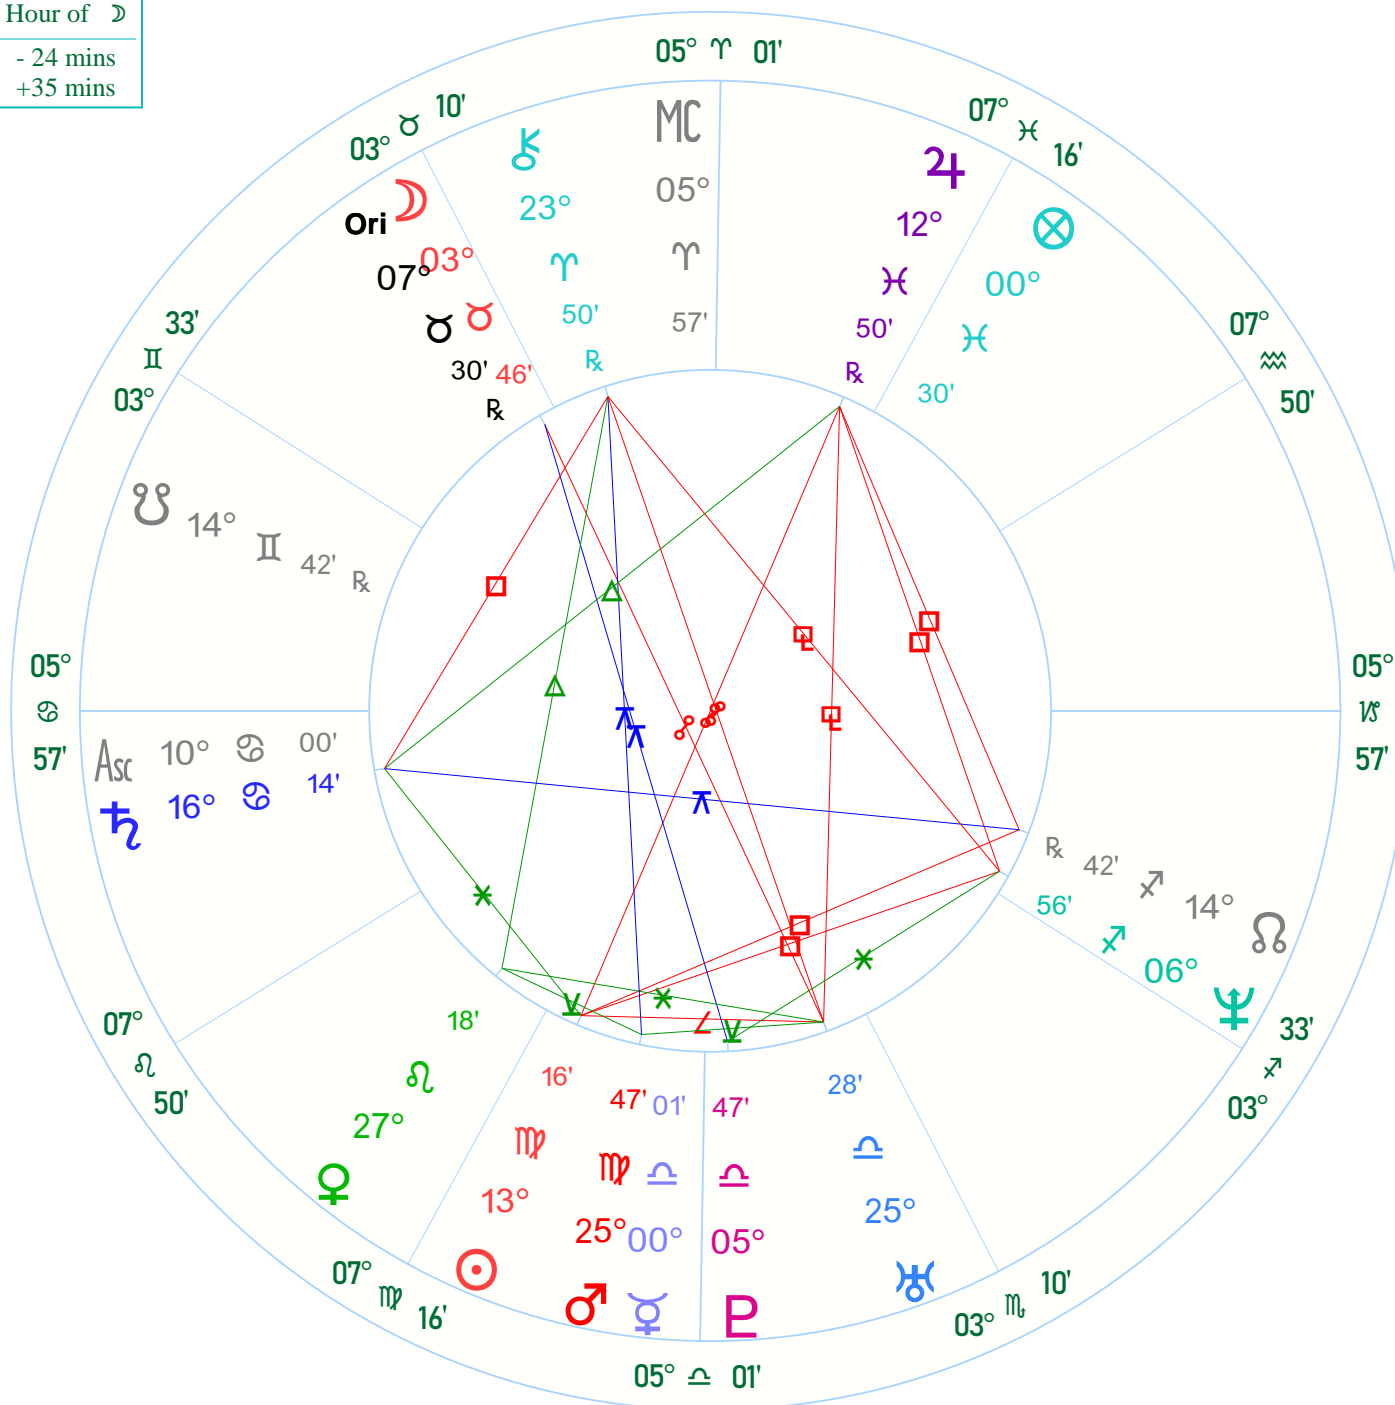

Day of 4 Hour of 2

Last Hr 4 - 24 mins

Next Hr 5 + 35 mins

| Hs | Alm. (Dor) |
|----|---------------|
| 1 | 2 |
| 2 | 3 |
| 3 | 4 |
| 4 | 5 |
| 5 | 6 |
| 6 | 7 |
| 7 | 8 |
| 8 | 9 |
| 9 | 10 |
| 10 | 11 |
| 11 | 12 |
| 12 | 1 |

Calvin Maduro

September 6, 1974

1:57:55 AM

Standard Time

Aruba Island, Nether Antil.

12 N 30 68 W 58

Time Zone: 4 hours West

Geocentric

Tropical Morinus

| | Decl. | Speed |
|---|---------|-------|
| ☉ | 6 N 35 | 0 58 |
| ☽ | 15 N 52 | 12 43 |
| ☿ | 0 N 16 | 1 36 |
| ♋ | 13 N 27 | 1 14 |
| ♌ | 2 N 27 | 0 39 |
| ♍ | 8 S 05 | -0 08 |
| ♎ | 21 N 57 | 0 05 |
| ♏ | 9 S 21 | 0 03 |
| ♐ | 19 S 55 | 0 01 |
| ♑ | 12 N 35 | 0 02 |