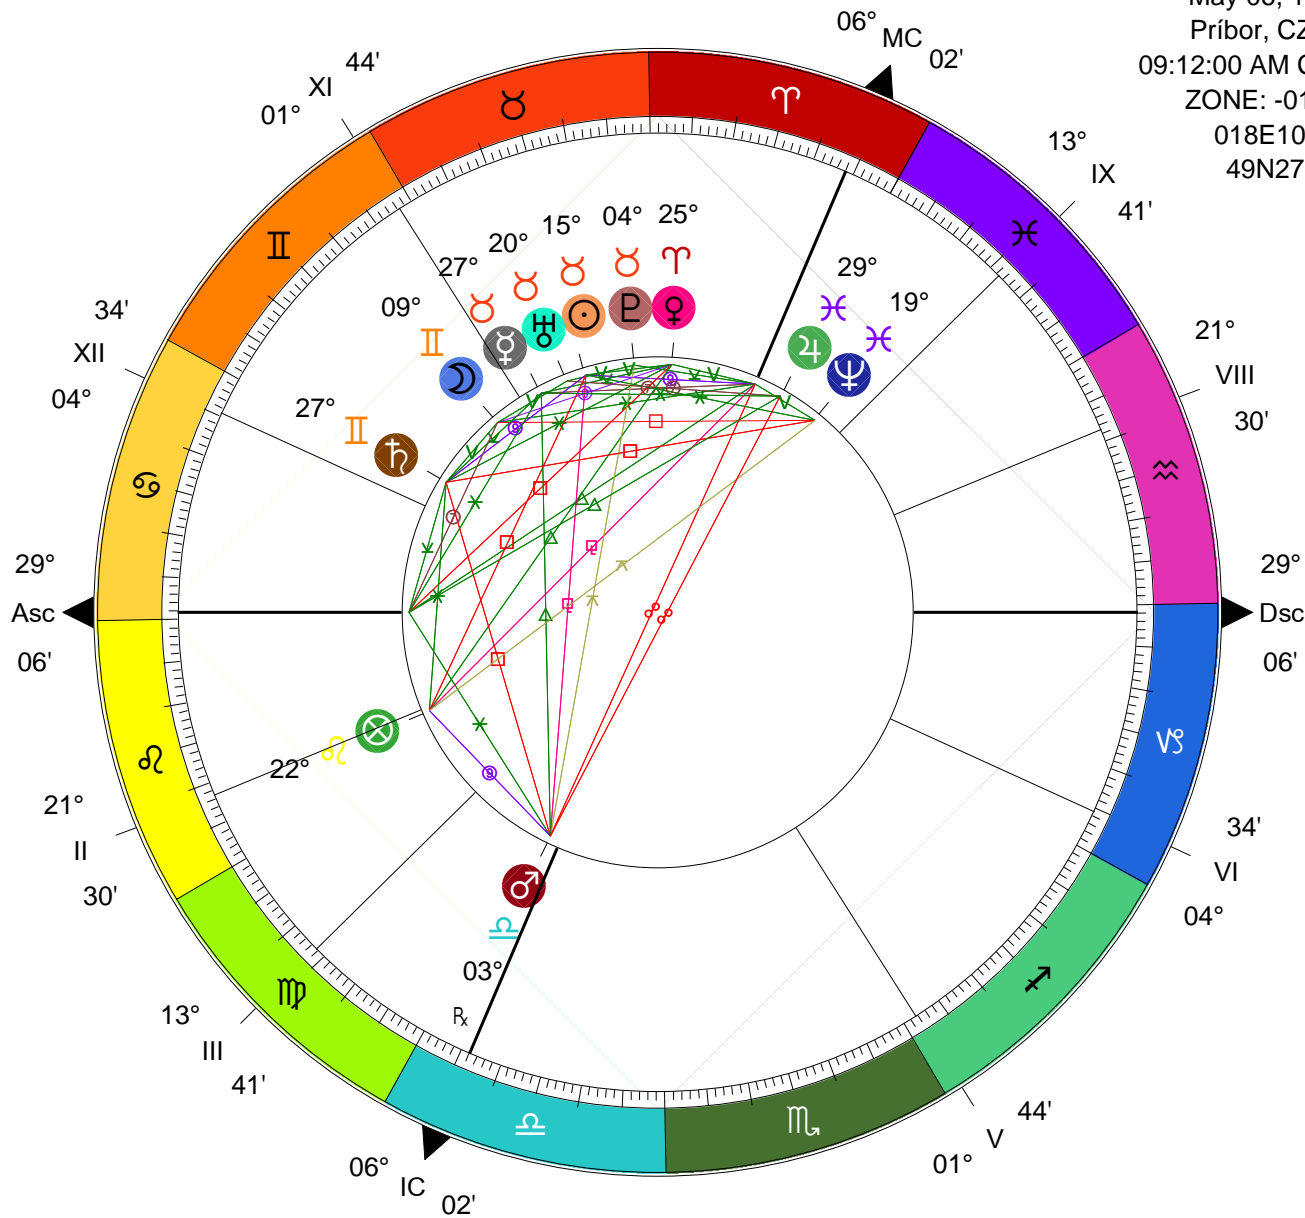

Sigmund Freud  
 May 06, 1856  
 Pribor, CZEK  
 09:12:00 AM CET  
 ZONE: -01:00  
 018E10'00"  
 49N27'36\*

PI	Planet	Plan's Sign	Position	Hous	Elem	Typ
☾	Moon	Gemini	09° II 12'	11th	Air	Suc
☼	Sun	Taurus	15°♉57'	10th	Earth	Ang
☿	Mercury	Taurus	27°♉00'	10th	Earth	Ang
♀	Venus	Aries	25°♈43'	10th	Fire	Ang
♂	Mars	Libra	03°♎24' Rx	3rd	Air	Cad
♃	Jupiter	Pisces	29°♋29'	9th	Water	Cad
♄	Saturn	Gemini	27°♊30'	11th	Air	Suc
♅	Uranus	Taurus	20°♉34'	10th	Earth	Ang
♆	Neptune	Pisces	19°♋51'	9th	Water	Cad
♇	Pluto	Taurus	04°♉26'	10th	Earth	Ang
MC	Midheaven	Aries	06°♈02'	10th	Fire	
Asc	Ascendant	Cancer	29°♋06'	1st	Water	
☉	Part Fortn	Leo	22°♌21'	2nd	Fire	Suc

	Crd	Fix	Mut
Fir	1	0	0
Ear	0	4	0
Air	1	0	2
Wat	0	0	2

Geocentric  
 Tropical  
 Koch Houses

☾V♄	0°18'a
♃♁♄	0°21's
♄♃♄	0°30'a
☾V♄	0°38's
♄*♃	0°43's
♄*♁	1°02's
♄*♁	1°03'a
♄♃♀	1°17's
☉*♄	1°33'a
♀*♄	1°47'a

Compliments of  
 Sabian Earth  
 a Dromenon, LLC  
 publication